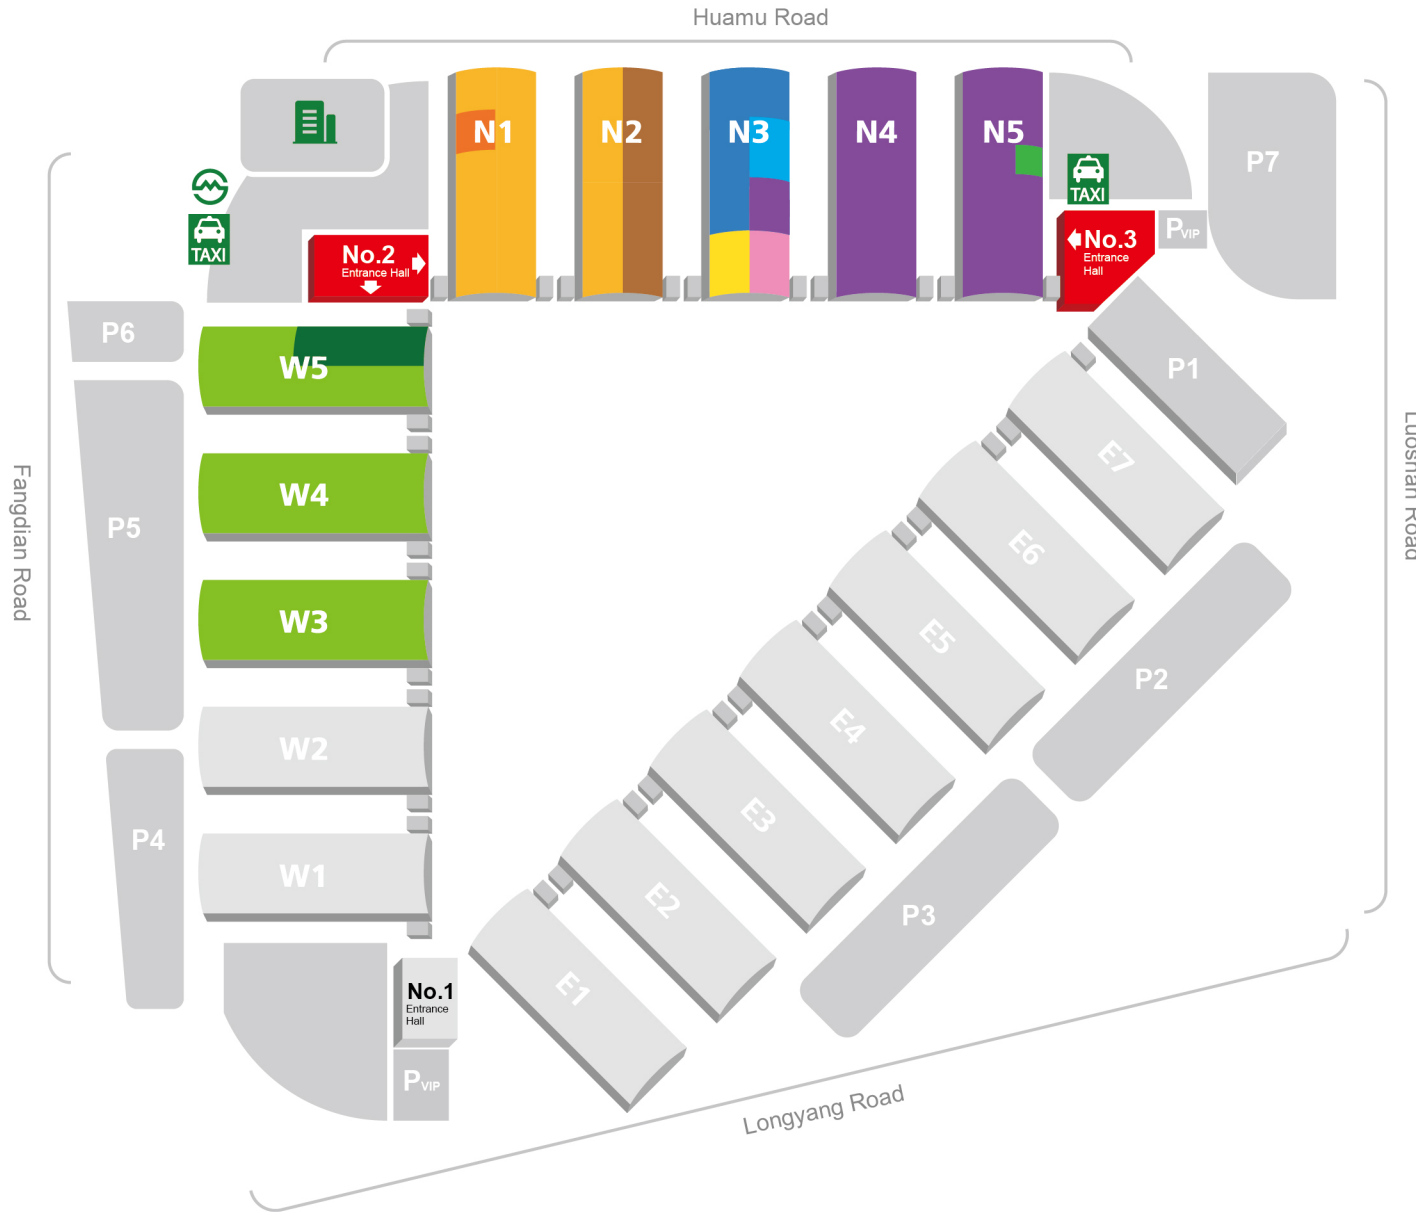

Fairgrounds Map

electronica China

2025.4.15-17

Shanghai New International Expo Centre

N1-N5

W3-W5

Semiconductors	N4-N5
AI Pavilion	N5
Sensors	N3
Power Supplies	N3
Test & Measurement	N3
Semiconductor Manufacturing	N3
Distributors	N2
Passive Components	N1-N2
Display	N1
Connectors, Switches, Cable Harness	W3-W5
PCB EMS	W5